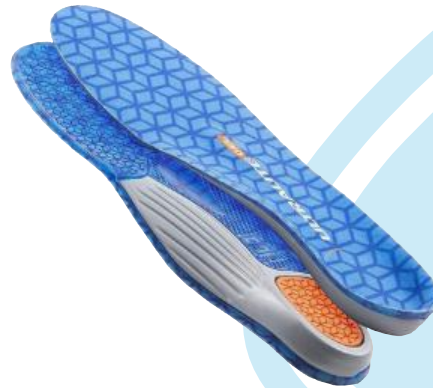

SOFSOLE® ULTRA LITE GEL INSOLE

The Ultra Lite Gel™ insoles provide contoured comfort and arch support. The triple-density construction provides energy-return and cushions the entire foot for all-day comfort.

1. Dual-zone gel cushioning: Provides energy return and cushions the entire foot for all-day comfort
2. Contoured Arch Support: Provides cushioning with flexible arch support
3. Deep Heel Cup: Optimum support and interface between you and the ground
4. Technical Low-Friction Topcloth: Helps reduce shear and friction that can cause blisters
5. Treated with Silpure® Antimicrobial to reduce odor

ITEM SIZES

21194 (EU 36-38 / UK 3-5)

21195 (EU 39-41 / UK 6-8)

21196 (EU 42-44 / UK 9-10)

21197 (EU 45-46 / UK 11-12)