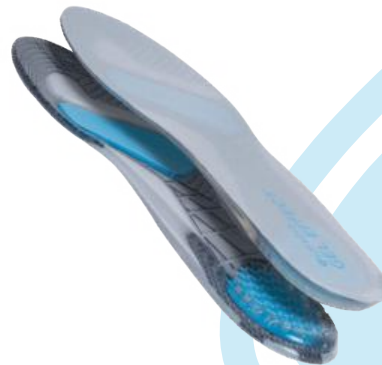

ITEM SIZES

21744 (EU WOMEN 36-44 / UK 4.5-9.5)

21745 (EU MEN 40-48 / UK 7.5-12.5)

SOFSOLE® GEL EFFECT INSOLE

The SofSole Gel Effect insole provides superior comfort. Its slim design easily adapts to low and minimalist style shoes. The shock absorbing gel cushions at the heel and forefoot reduce pain and offer maximum shock absorption. Aeration of the gel for improved breathability of the foot.

1. Air vents in the gel for better comfort and breathability for the foot
2. Polymer gel in the arch areas for shock absorption
3. Suitable for all shoes thanks to its thinness and light weight
4. Respirability of the heel with the honeycomb gel

ITEM SIZES

21369 (S-M)

21370 (L-XL)

SOFSOLE® GEL HEEL CUP INSOLE

The Gel Heel Cup™ is built to target relief to the heel during high impact activities.

1. Flexible edges allow for excellent fit in any shoe
2. Gel cushioning cradles heel
3. Lightweight Sof Gel ensures comfort
4. Improves overall shoe fit and comfort